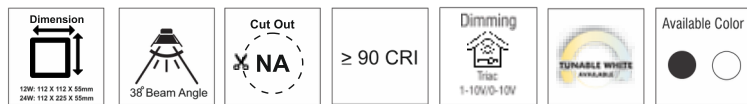

LUX EASE SPOT LIGHT

Power = 12W/24W