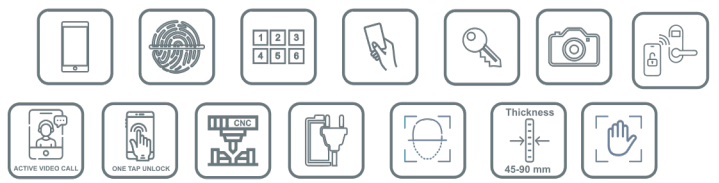

# Noviq Series - 5 pro

- Face ID, Fingerprint, Passcode, RFID Card, Palm Vein, Mechanical Keys & Remote App (Noviq) Unlock
- You can add up to 200 fingerprints, RFID & passcode
- 3.5 Inch Display on the Indoor Unit & 1.3 MP Camera on Outdoor Unit
- You can see the visitor on the display monitor of the indoor unit through camera installed on the outdoor unit
- 5 Heavy Duty Motorized latches
- Rechargeable Lithium Ion Dual Full Size Batteries
- External Micro USB Port for Emergency Power
- Hijacking Alarm
- Door thickness of 38-90mm
- Privacy Latch for added convenience
- Check past unlocking records through Noviq App
- In-built bell & lock button on the outdoor unit with app notification
- Open and close buttons on indoor unit
- \*You can see the visitor in display through camera which install in front panel of lock
- Compatible to unlock with Noviq Video Door Bell
- Active Smart Lock Bind Technology

## Noviq Series - 6

- 3D Face recognition, Fingerprint, Passcode, Mechanical key, RFID Card & Remote Noviq App unlock.
- 4.5 inch IPS HD large screen on the indoor unit
- 5 heavy duty motorized latches
- Rechargeable lithium Ion battery
- Door thickness 38mm-110mm
- In built Bell & Lock button on the outdoor unit.
- Check past unlocking records in Noviq App
- External Micro USB port for Emergency Power
- Active Smart Lock Bind Technology
- Special CNC Process of Manufacturing
- Compatible to Unlock with Noviq Video Door Bell