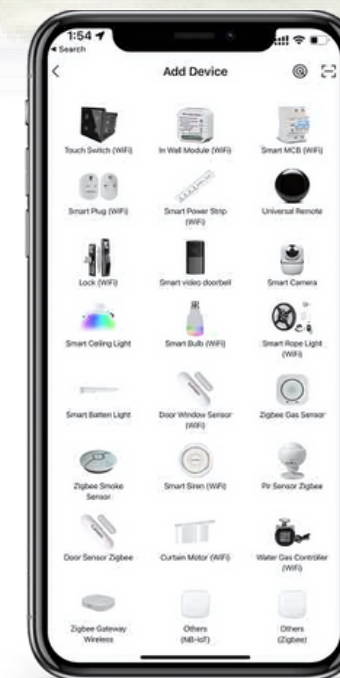

## App Control

Use Smart Life app to control and manage smart devices in your home

## Smart Life Application

One app manages all your Smart Devices

- Geo fencing
- Push Notification
- Schedule Devices
- Family & Home management
- Home Data monitoring
- Scene automation
- Remote Control
- Easy to add & remove devices

Download Smart Life Application