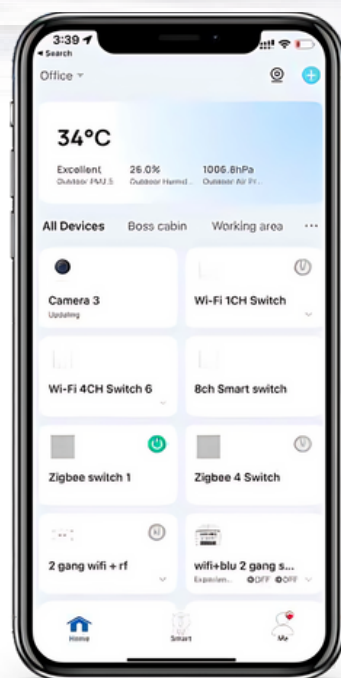

# Product Introduction

Smart switches & control

Smart Curtains

Smart lighting

Smart Locks and Sensors

Smart Cloud Intercon-  
nection with 11,000+  
products

Intelligent scenario  
Configuration-free

Three control  
methods Easy smart  
home experience

Security and reliability  
Military-level security

Cloud service  
Stable, reliable, and low  
power consumption

Easy installation  
No network configuration

Network access  
Various mainstream  
access methods

One app Easy control of  
your home

## App Control

Use Smart Life app to control and manage smart devices in your home