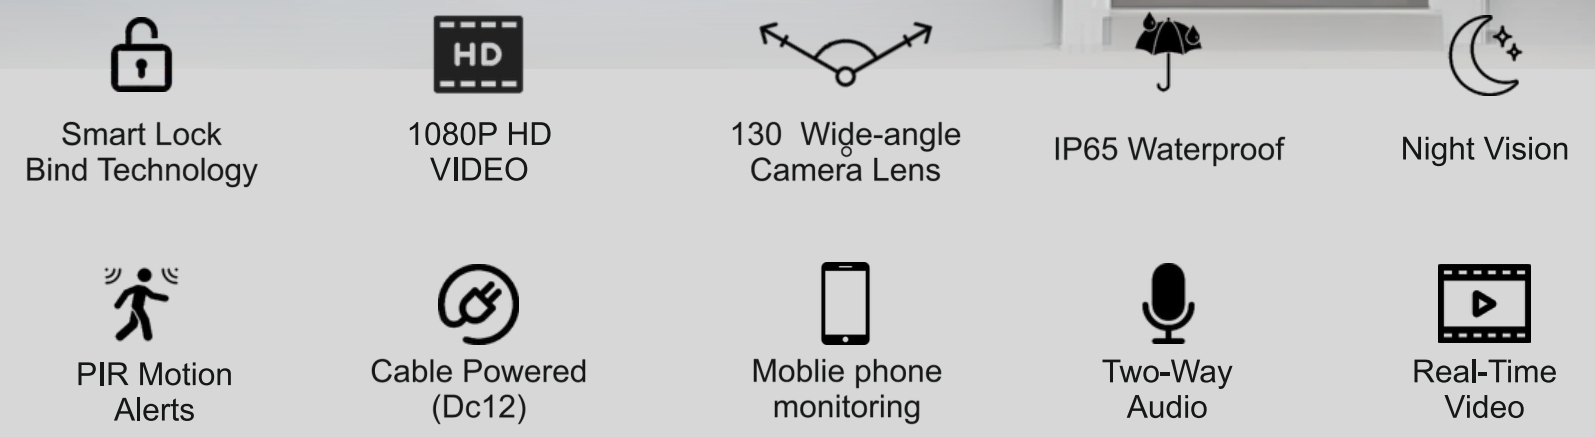

## Noviq Series - 6

- 3D Face recognition, Fingerprint, Passcode, Mechanical key, RFID Card & Remote Noviq App unlock.
- 4.5 inch IPS HD large screen on the indoor unit
- 5 heavy duty motorized latches
- Rechargeable lithium Ion battery
- Door thickness 38mm-110mm
- In built Bell & Lock button on the outdoor unit.
- Check past unlocking records in Noviq App
- External Micro USB port for Emergency Power
- Active Smart Lock Bind Technology
- Special CNC Process of Manufacturing
- Compatible to Unlock with Noviq Video Door Bell

## Noviq Series - 7

- 3d Face recognition, Fingerprint, Passcode, Palm Vein, Mechanical key, RFID card & Remote Noviq App unlock.
- 4.5 inch IPS hd large screen on the indoor unit.
- 5 heavy duty motorized latches
- Rechargeable lithium Ion battery.
- Door thickness 38mm-110mm.
- In built Bell & Lock button on the outdoor unit.
- Check past unlocking records in Noviq App.
- External Micro USB port for Emergency Power.
- Special CNC Process of Manufacturing.
- Active Smart Lock Bind Technology
- Compatible to Unlock with Noviq Video Door Bell

## Smart Video Doorbell With Motion sensor

- Active Smart lock bind technology to unlock through doorbell App user interface
- 1080P Full HD high quality image
- IP65 waterproof rating allows it to be applied in various complex weather conditions.
- Optionally Works with 12v DC power supply for stable performance.
- Built-in camera and night vision system, as well as motion detectors on the device.
- Equipped with an indoor sensor.
- Night light wireless chime with 58 music options and different volume level choices
- Max. 128GB SD card recording without network
- 18650 Lithium battery \*2pcs with Type-C Fast charging Support