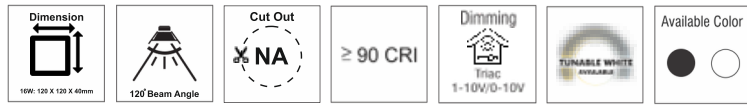

GLOW FALL DOWN LIGHT

Power = 16W