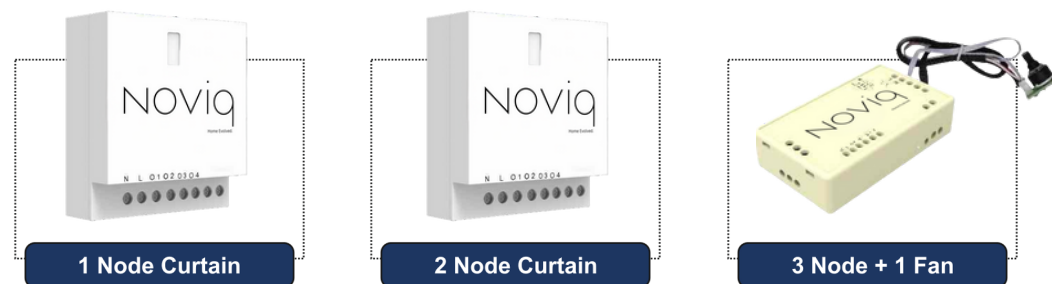

zigbee/wiFi In wall heavy duty retrofit switch modules

Control From Mobile App

Schedule Events | Retain Manual Control

Hands Free with Amazon alexa & Google Assistant

Easy and Intelligent Installation | Make Normal Tik-Tok switch Automated

Multi Times Support Delay, Loop Countdown | Configurable restore behaviour on Power / Resume

zigbee
CE RoHS SELV

Dimmable & CCT Changing Smart LED Driver

Note : this driver can be used with any existing single color or Double color 12-18watt LED light, it can make LED light dimmable & CCT tunable (If LED is Dual color)

Adopt SAMSUNG/COVESTROV0 flame resistant polycarbonate protective Housings with small size and light weight.

Zigbee Mesh & Smartlife application protocol with high networking capability are reliable and stable.

Support Control IOS or Android devices through Zigbee Connection

With Soft-on and fade-in Dimming Function enhancing visual comfort.

T-PWM Dimming technology allows continuous and flicker-free images under high-speed shooting.

1-100% Flicker-free dimming with high frequency exemption level.

innovative thermal management technology protects the power life intelligently.

Overheat, overvoltage, overload short-circuit protection and automatic recovery.

suitable for indoor light applications of // / / / / type.

Up to 50,000-hour life time.