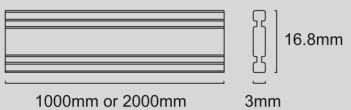

1. **Color**
2. Orange
   - Green
   - Khaki
   - Gray
   - Black