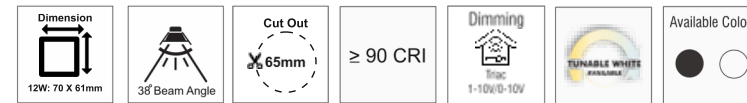

VISION SAFE SPOT LIGHT

Power = 12W