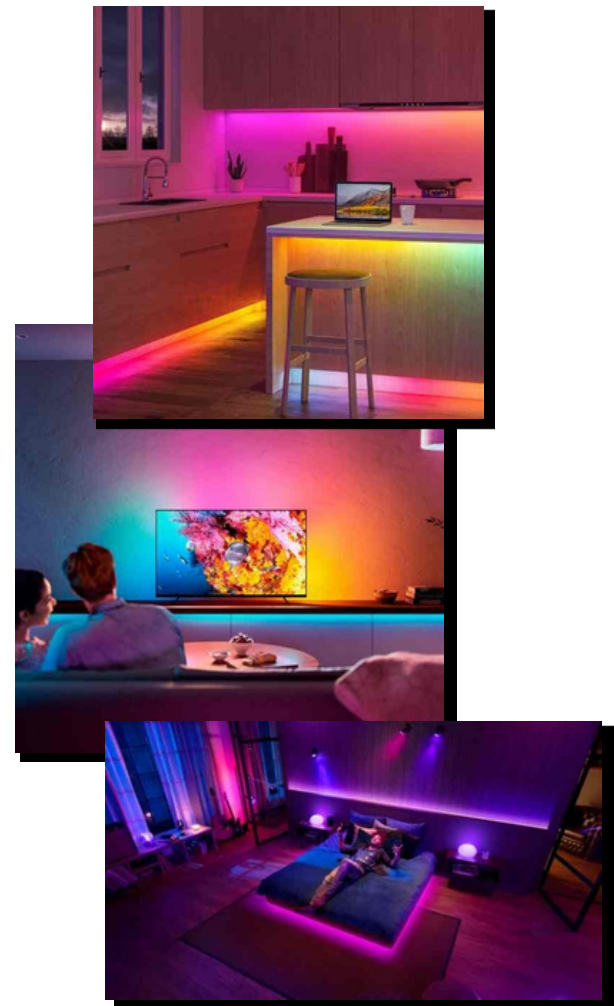

Smart LED Down Light

1. **zigbee RGB+CCT 5 Ch / CCT 2Ch**
- 2700-6500 K CCT & RGB color control
  - 16 million shades to choose from
  - Additional programmed pre-set modes and scenes
  - Voice control with Amazon Alexa and Google Assistant
  - Sync with your favorite music and sounds

Controller