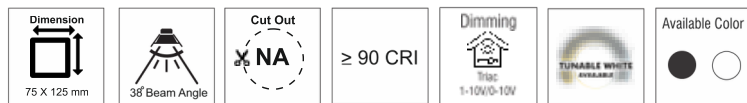

SURFACE CYLINDER

Power = 12W/18W