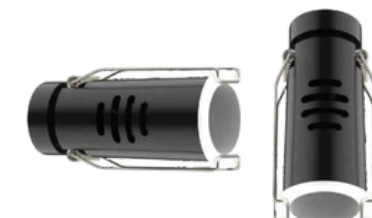

PIXEL SPOT LIGHT

Power = 12W

Dimension: 66 X 72 mm | 38° Beam Angle | Cut Out: $\varnothing$ 18 mm | ≥ 90 CRI | Dimming: Triac 1-10V/0-10V | TUNABLE WHITE AVAILABLE | Available Color: ☐ ☐