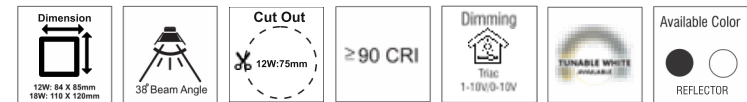

NIMBUS SPOT LIGHT

Power = 12W/18W