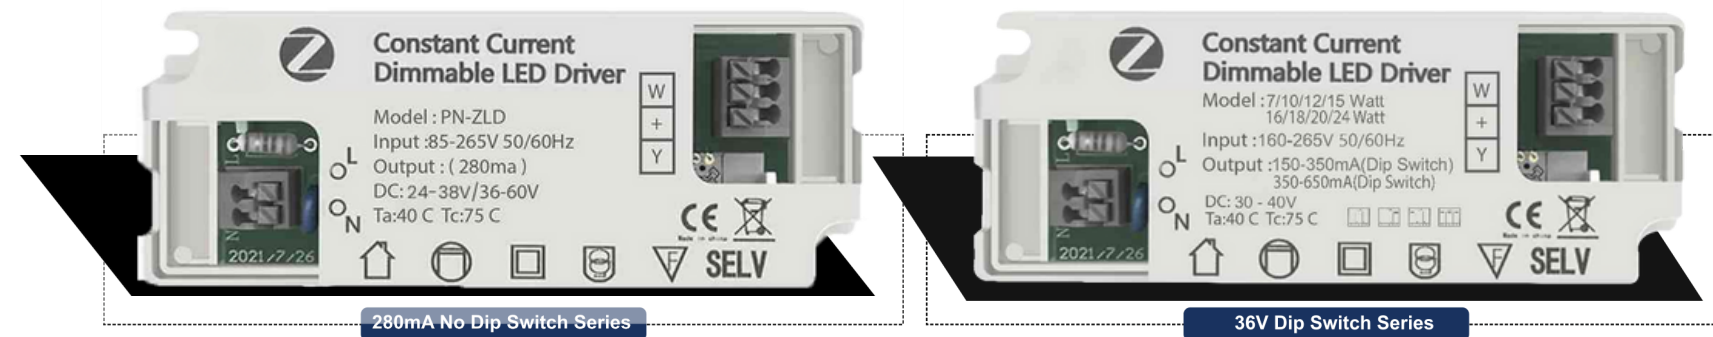

Dimmable & CCT Changing Smart LED Driver

Note : this driver can be used with any existing single color or Double color 12-18watt LED light, it can make LED light dimmable & CCT tunable (If LED is Dual color)