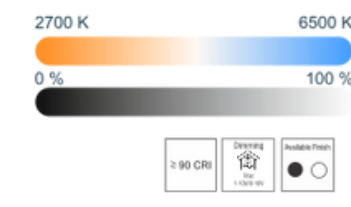

zigbee DOWN LIGHT

Concealed

DEEP SQUARE DOWN LIGHT

Power = 12W/18W

Dimension: 120W: 110 x 110 x 35mm, 18W: 100 x 100 x 35mm | 110° Beam Angle | Cut Out: 100mm (120mm) | ≥ 90 CRI | Dimming: Tricac 1-10V/0-10V | Available Color: TUNABLE WHITE (available) | ≥ 90 CRI | Dimming: Tricac 1-10V/0-10V | Available Color: ● ○

DEEP ROUND DOWN LIGHT

Power = 12W/18W

Dimension: 120W: 120 x 120 x 35mm, 18W: 100 x 100 x 35mm | 110° Beam Angle | Cut Out: 100mm (120mm) | ≥ 90 CRI | Dimming: Tricac 1-10V/0-10V | Available Color: TUNABLE WHITE (available) | ≥ 90 CRI | Dimming: Tricac 1-10V/0-10V | Available Color: ● ○

GLOWRIA DOWN LIGHT

Power = 12W/18W

Dimension: 120W: 100 x 100 x 35mm, 18W: 100 x 100 x 35mm | 120° Beam Angle | Cut Out: 100mm (100mm) | ≥ 90 CRI | Dimming: Tricac 1-10V/0-10V | Available Color: TUNABLE WHITE (available) | ≥ 90 CRI | Dimming: Tricac 1-10V/0-10V | Available Color: ● ○

SPECTRA DOWN LIGHT

Power = 12W/18W

Dimension: 120W: 87 x 87 x 35mm, 18W: 100 x 100 x 35mm | 120° Beam Angle | Cut Out: 100mm (100mm) | ≥ 90 CRI | Dimming: Tricac 1-10V/0-10V | Available Color: TUNABLE WHITE (available) | ≥ 90 CRI | Dimming: Tricac 1-10V/0-10V | Available Color: ● ○