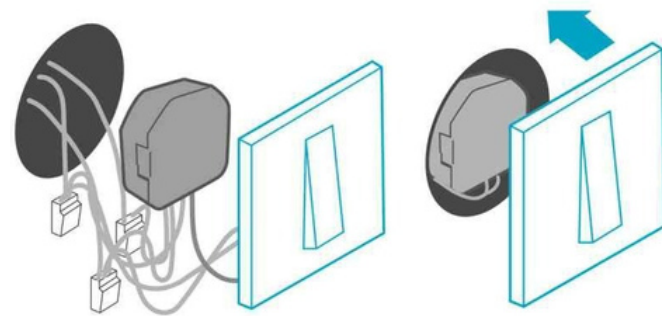

zigbee/wiFi In wall heavy duty retrofit switch modules

Control From Mobile App

Schedule Events | Retain Manual Control

Hands Free with Amazon alexa & Google Assistant

Easy and Intelligent Installation | Make Normal Tik-Tok switch Automated

Multi Times Support Delay, Loop Countdown | Configurable restore behaviour on Power / Resume

zigbee
CE RoHS SELV

Dimmable & CCT Changing Smart LED Driver

Note : this driver can be used with any existing single color or Double color 12-18watt LED light, it can make LED light dimmable & CCT tunable (If LED is Dual color)

Adopt SAMSUNG/COVESTROV0 flame resistant polycarbonate protective Housings with small size and light weight.

Zigbee Mesh & Smartlife application protocol with high networking capability are reliable and stable.

Support Control IOS or Android devices through Zigbee Connection

With Soft-on and fade-in Dimming Function enhancing visual comfort.

T-PWM Dimming technology allows continuous and flicker-free images under high-speed shooting.

1-100% Flicker-free dimming with high frequency exemption level.

innovative thermal management technology protects the power life intelligently.

Overheat, overvoltage, overload short-circuit protection and automatic recovery.

suitable for indoor light applications of // / / / / type.

Up to 50,000-hour life time.