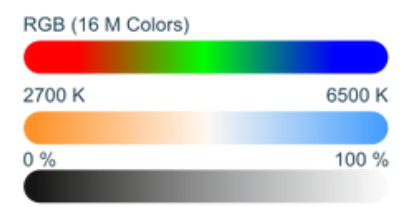

1. **zigbee RGB+CCT 5 Ch / CCT 2Ch**
- 2700-6500 K CCT & RGB color control
  - 16 million shades to choose from
  - Additional programmed pre-set modes and scenes
  - Voice control with Amazon Alexa and Google Assistant
  - Sync with your favorite music and sounds