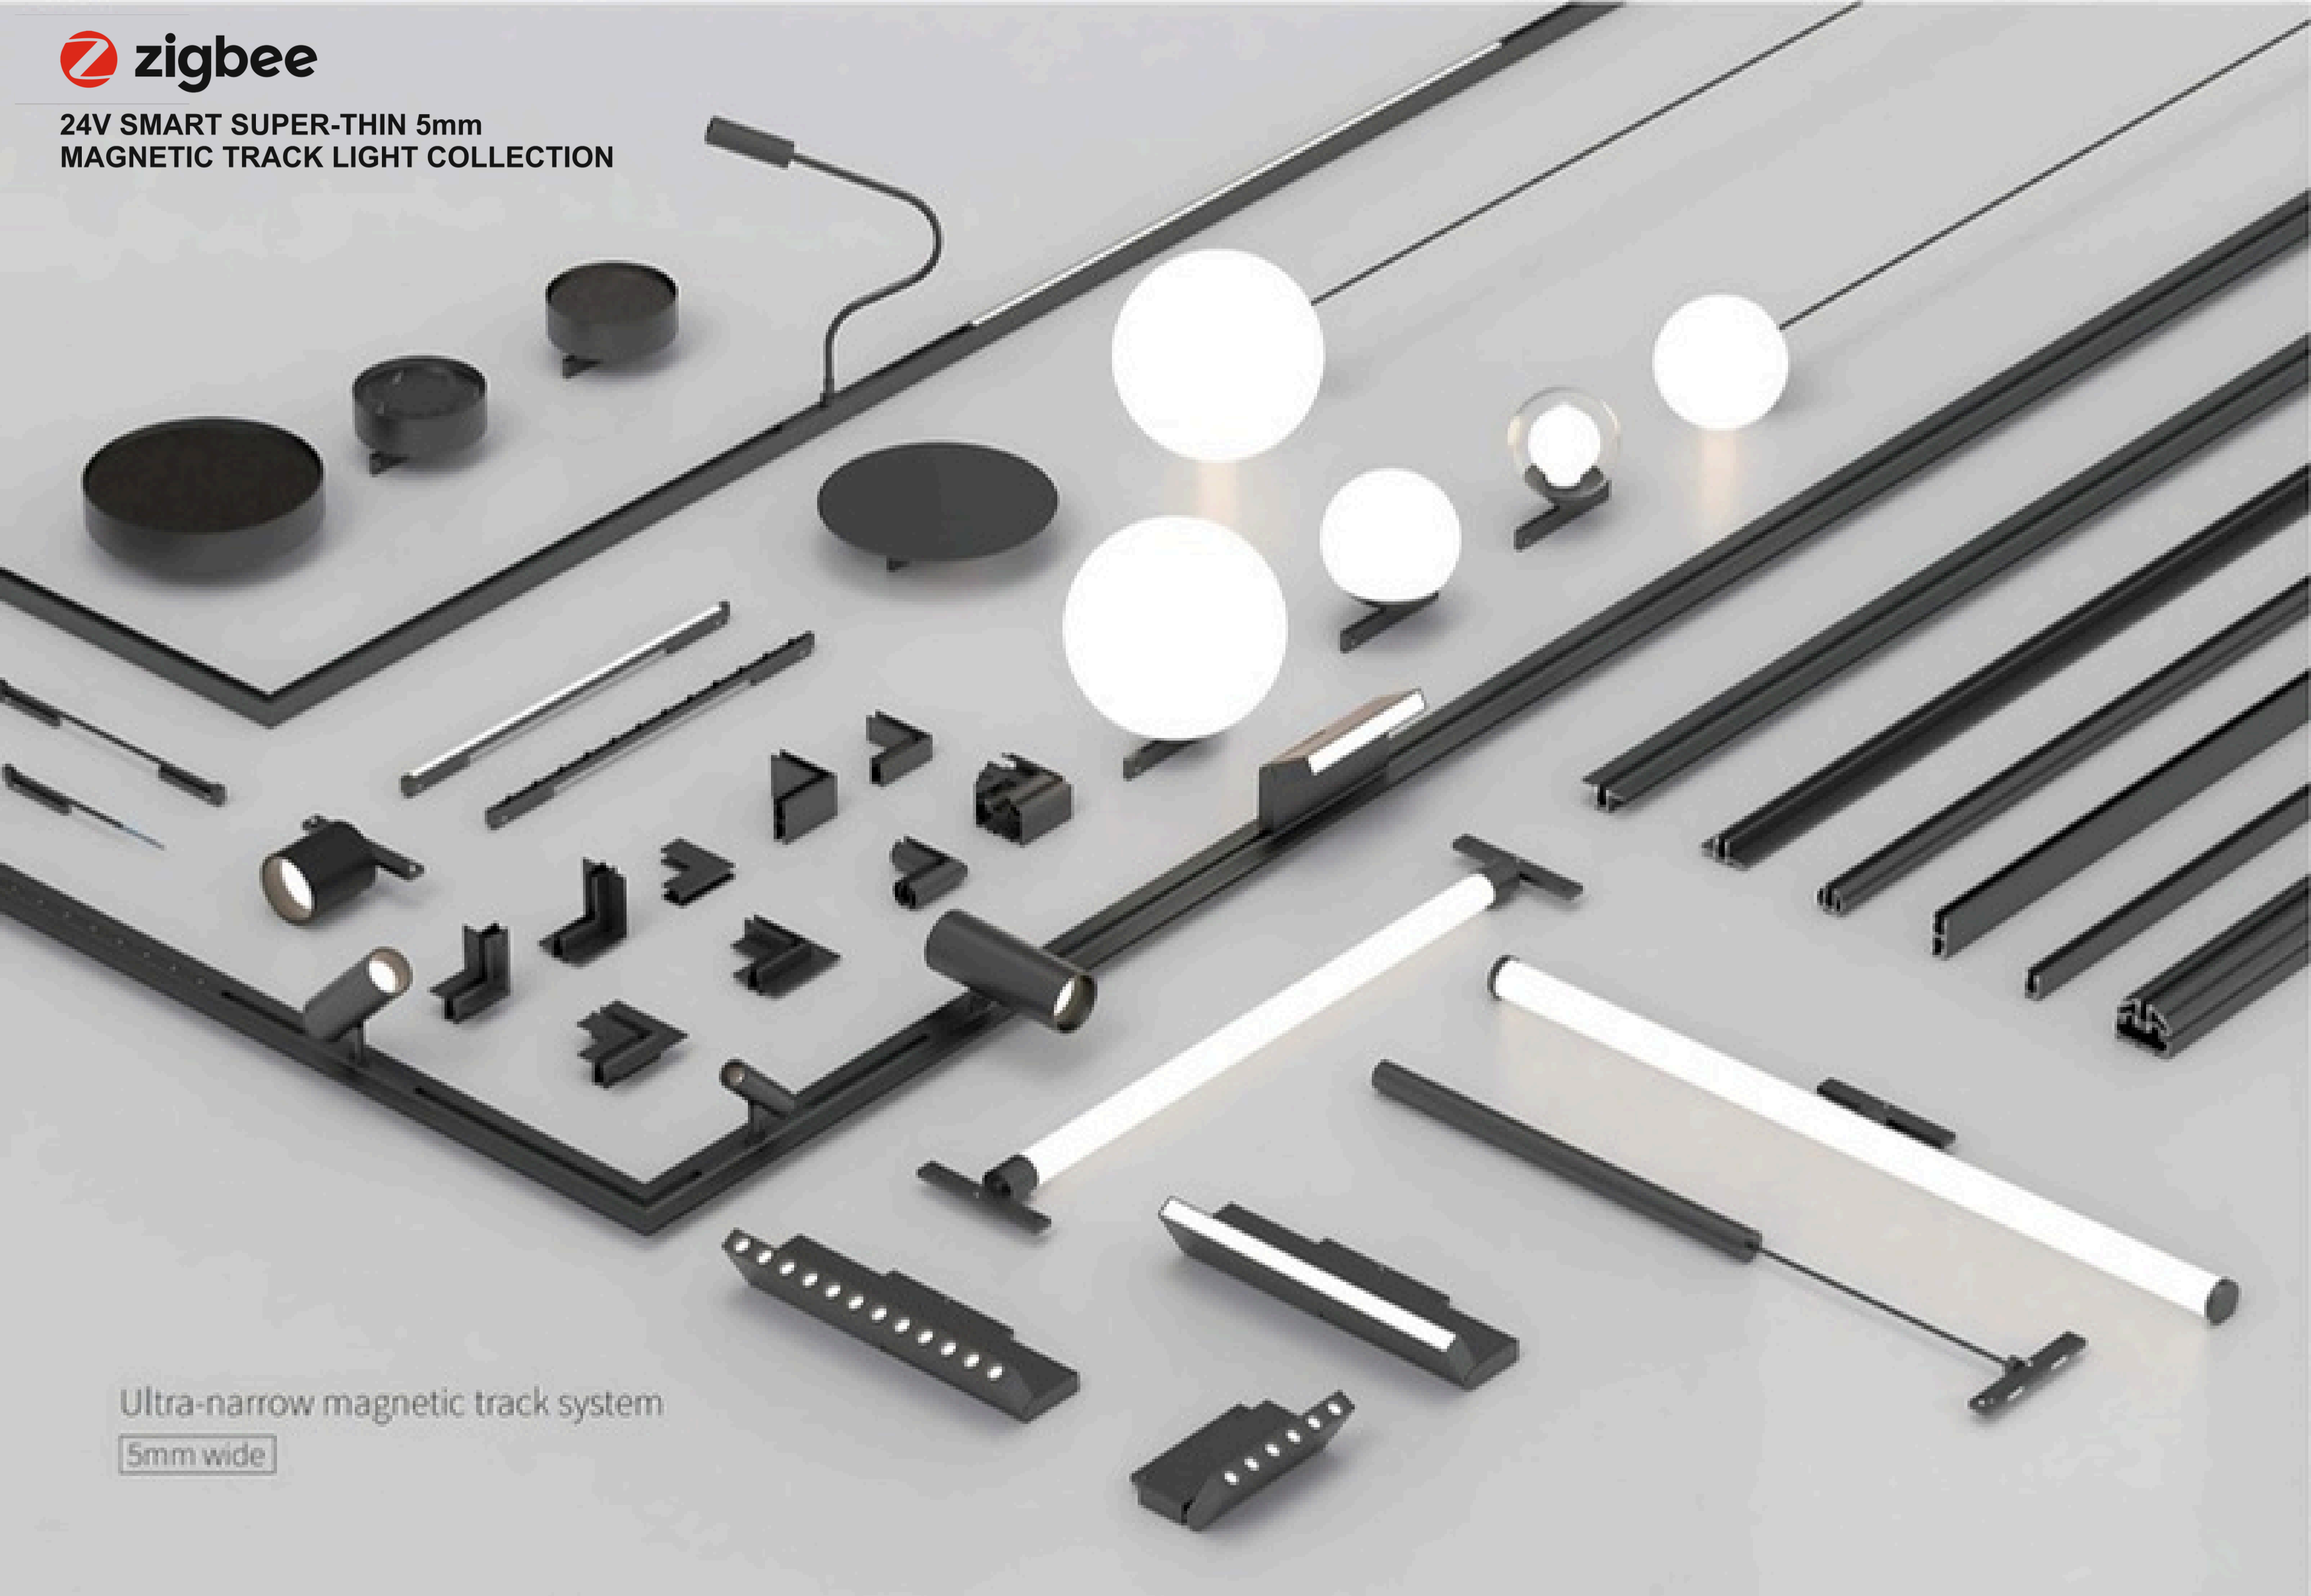

## ULTRA-THIN MAGNETIC TRACK SHOW

- Color**
- White
  - Black

|   |   |   |   |
|---|---|---|---|
| <br><b>Grill: 6W/12W/18W/24W/30W</b>  | <br><b>Flood: 5W/10W/20W/30W</b>            | <br><b>Folding Grill: 10W/20W</b>             | <br><b>Folding Flood: 10W/20W</b>               |
| <br><b>Adjusting Grill: 6W/12W</b>   | <br><b>Down Light R1: 6W</b>               | <br><b>Down Light S: 6W</b>                  | <br><b>Down Light R2: 6W</b>                   |
| <br><b>Spot Light 1: 6W</b>          | <br><b>Spot Light 2: 9W/18W</b>            | <br><b>Spot Light 3: 9W*2</b>                | <br><b>Spot Light 4: 6W/10W/18W</b>            |
| <br><b>Round Spot: 9W</b>          | <br><b>Deep Round Spot: 9W</b>           | <br><b>Round Spot Laser: 9W</b>            | <br><b>Ball Light: 6W</b>                    |
| <br><b>Glass Ball Light: 6W</b>    | <br><b>Ball Spot Light: 10W</b>          | <br><b>Plain/Moon/Earth Ball Light: 6W</b> | <br><b>Round Wall Light: 9W</b>              |
| <br><b>Tube Light: 10W/20W/30W</b> | <br><b>Hanging Plain/Moon/Earth : 6W</b> | <br><b>Pendant Ball/Spot/Cylinder : 6W</b> | <br><b>Flexible Silicon Tube: 8W/16W/32W</b> |

24V SMART SUPER-THIN 5mm  
MAGNETIC TRACK LIGHT COLLECTION

Ultra-narrow magnetic track system

5mm wide

3.5" SCREEN\*

4" SCREEN