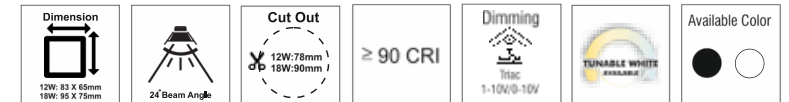

PRISM SPOT LIGHT

Power = 12W/18W