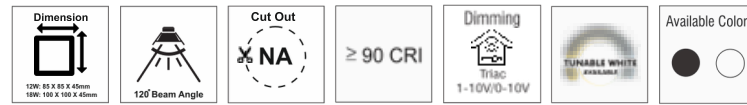

LUMA DROP DOWN LIGHT

Power = 12W/18W