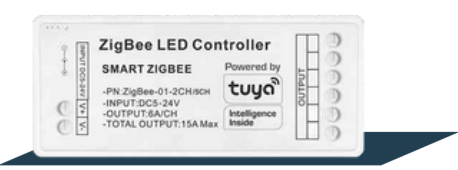

Controller

RGBCW / CW