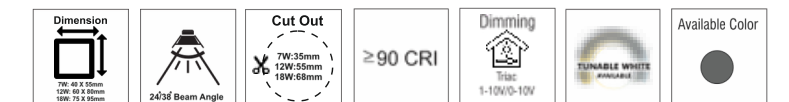

DEEPCONE PRO SPOT LIGHT

Power = 7W/12W/18W